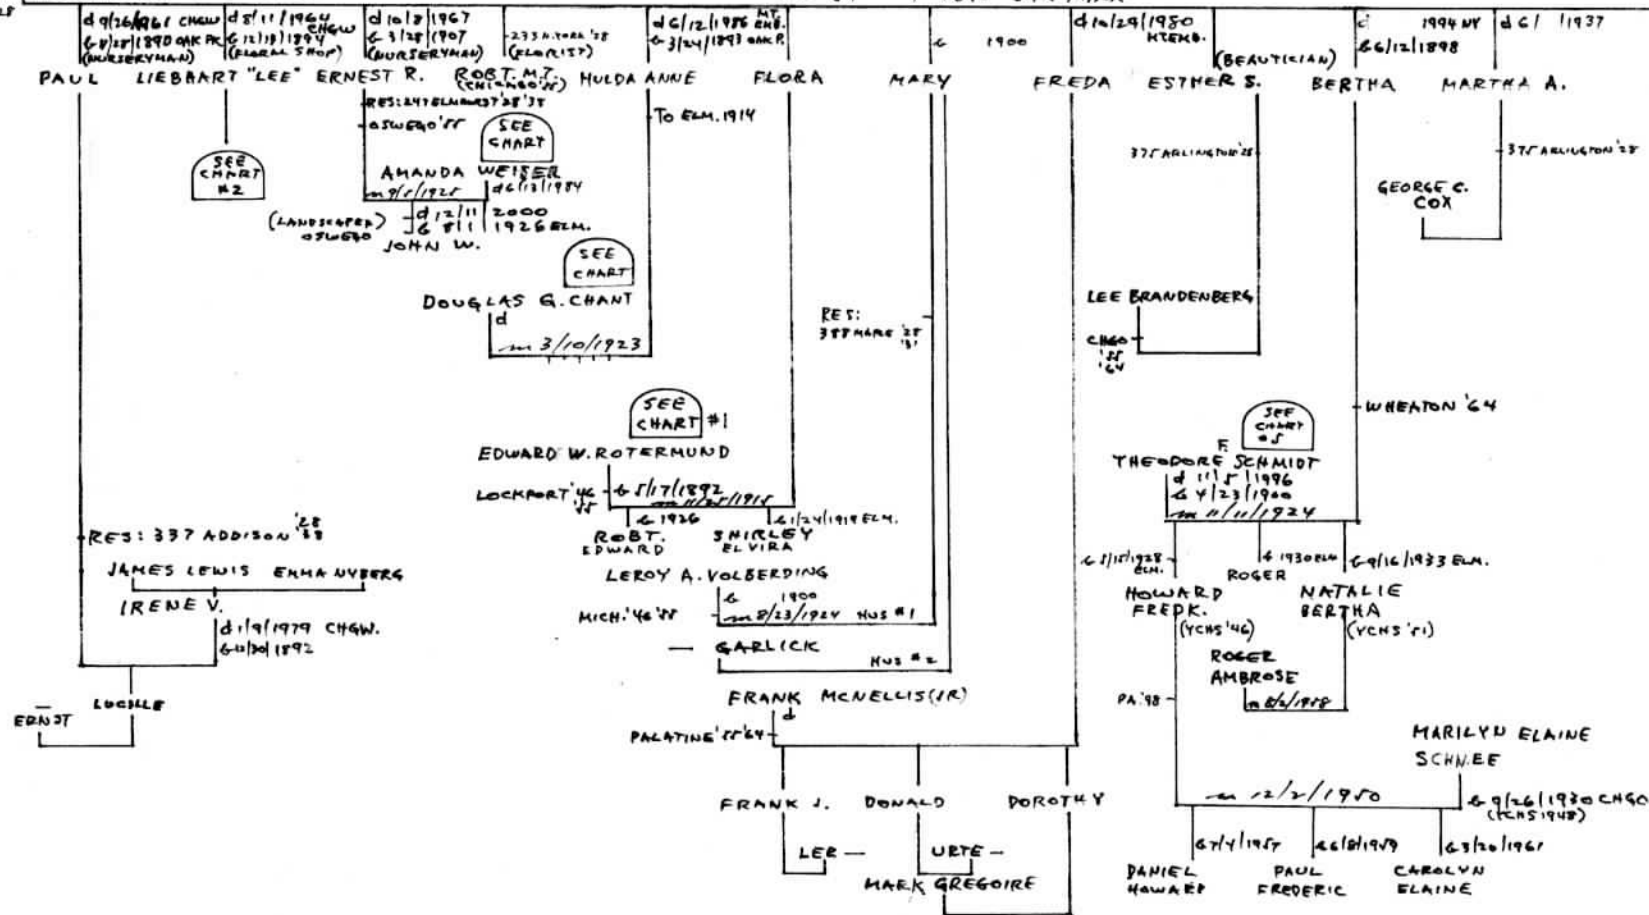

"AFTERGLOW FARM"

CHRISTIAN PFUND

(FARMER) (NURSERY)
RES: W. LAKE '40
TO OAK PK 1889 TO ELM. 1913

ANNA BERTHA LOEHRER

d 8/8/1955 MT. EMB.
6 1867 SWITZ.
TO ELM. 1913
RES: 328 MAPLE '28
173 VIRGINIA '57

m 8 / 1890 OAK PARK

- T.H. KROSS
- 12-14-86
 - 9-27-92
 - 1-20-96
 - 10-13-96
 - 11-1-97
 - 2-18-98
 - 12-22-98
 - 2-2-01
 - 4-8-01
 - 9-12-04
 - 1-26-06

SEE CHART #1

WILLIAM H. RONZHEIMER

T. H. KROSS
10-23-96
1-31-99
3-2-06