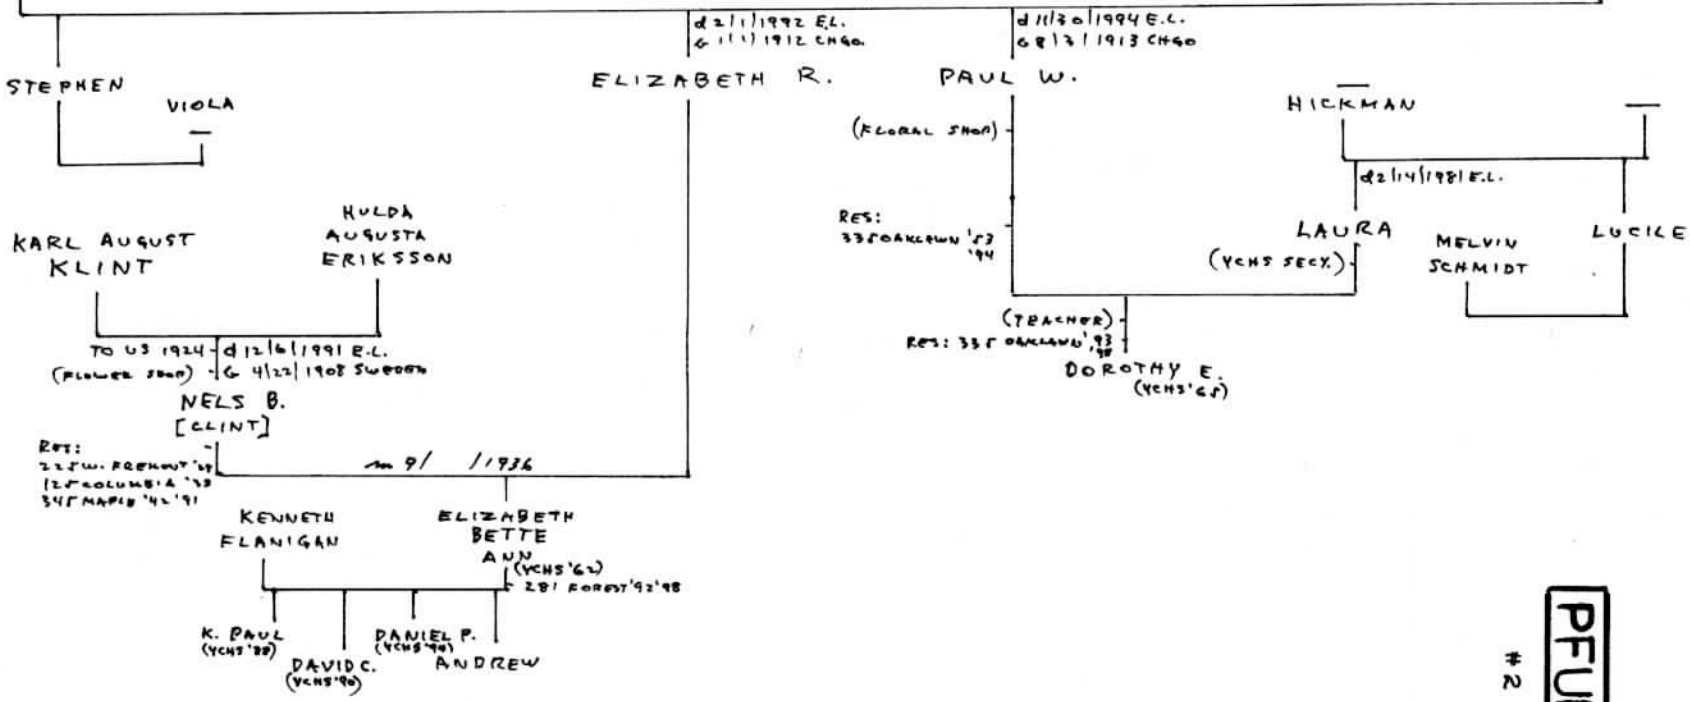

"AFTERGLOW FARM"

CHRISTIAN PFUND

(FARMER) (NURSERY)
RES: W. LAKE '40
TO OAK PK 1889 TO ELM. 1913

ANNA BERTHA LOEHRER

d 8/8/1955 MT. EMB.
6 1867 SWITZ.
TO ELM. 1913
RES: 328 MAPLE '28
173 VIRGINIA '57

m 8 / 1890 OAK PARK

- T.H. KROSS
- 12-14-86
 - 9-27-92
 - 1-20-96
 - 10-13-96
 - 11-1-97
 - 2-18-98
 - 12-22-98
 - 2-2-01
 - 4-8-01
 - 9-12-04
 - 1-26-06

SEE CHART #1

WILLIAM H. RONZHEIMER

T. H. KROSS
10-23-96
1-31-99
3-2-06