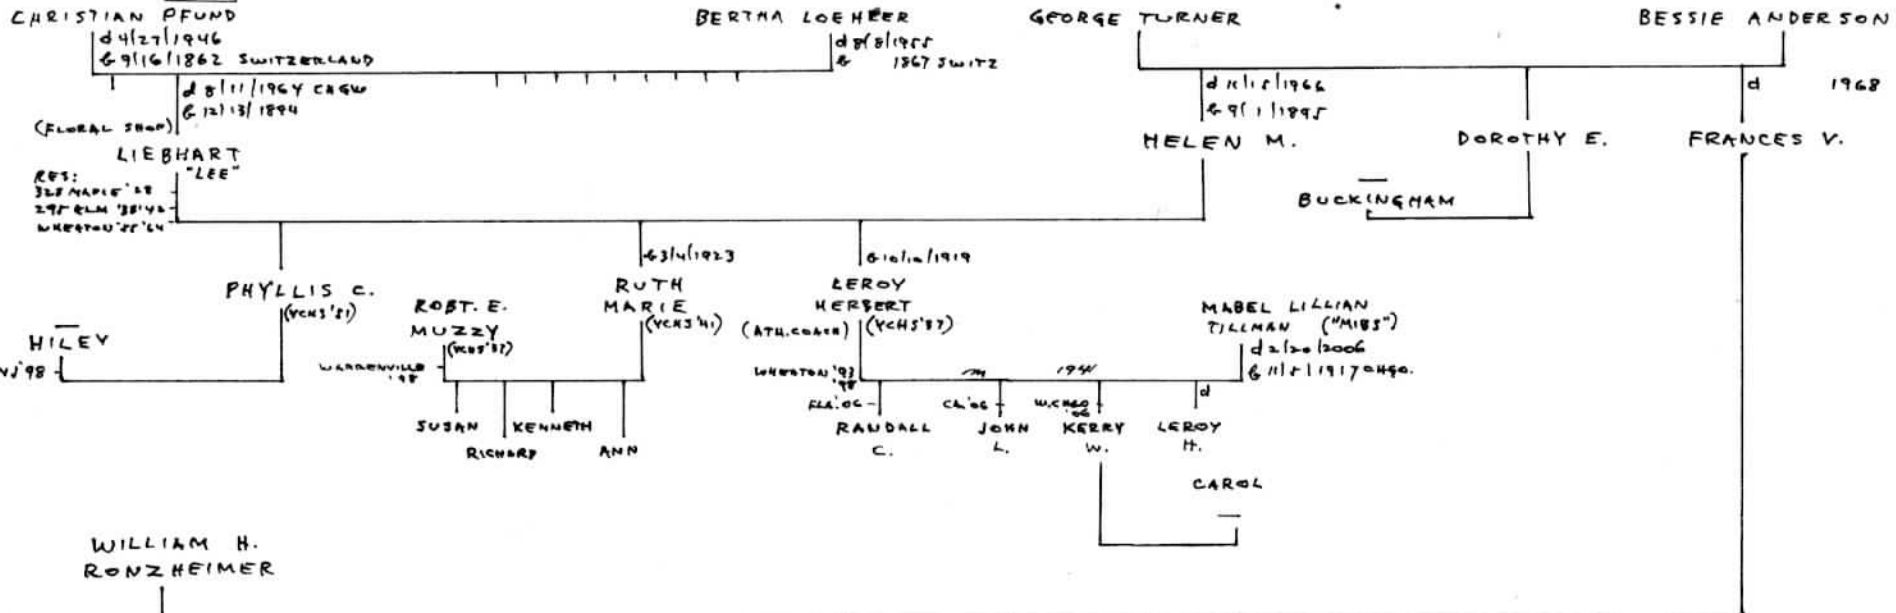

"AFTERGLOW FARM"

CHRISTIAN PFUND

(FARMER) (NURSERY)
RES: W. LAKE '40
TO OAK PK 1889 TO ELM. 1913

ANNA BERTHA LOEHRER

d 8/8/1955 MT. EMB.
6 1867 SWITZ.
TO ELM. 1913
RES: 328 MAPLE '28
173 VIRGINIA '57

m 8 / 1890 OAK PARK

- T.H. KROSS
- 12-14-86
 - 9-27-92
 - 1-20-96
 - 10-13-96
 - 11-1-97
 - 2-18-98
 - 12-22-98
 - 2-2-01
 - 4-8-01
 - 9-12-04
 - 1-26-06

SEE CHART #1

WILLIAM H. RONZHEIMER

T. H. KROSS
10-23-96
1-31-99
3-2-06